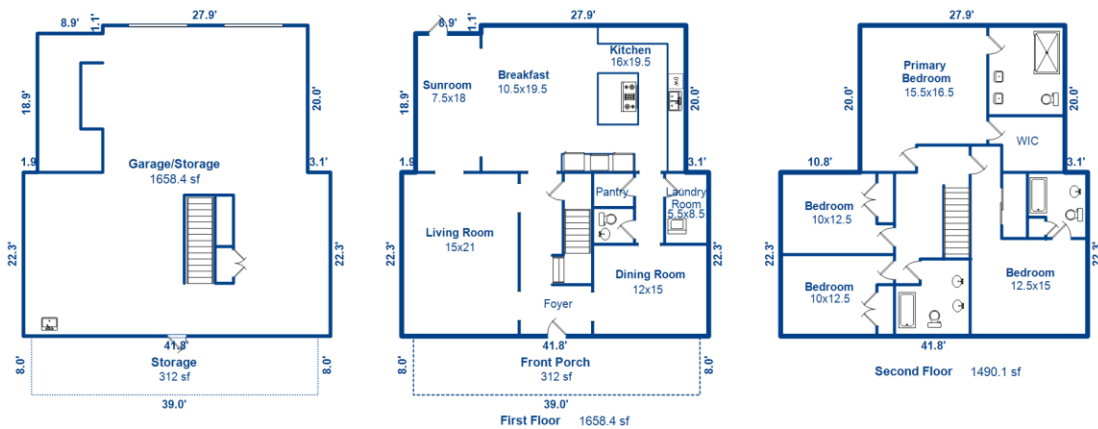

## Measurements for:

734 Hibbens Grant Boulevard Mount Pleasant, SC 29464

**Total Gross Living Area is 3,148 Square Feet**

The above dimensions were gathered performing an interior and exterior measurement of the property.

This report calculated the square footage for the requested property and is for informational purposes only, it is not performed as part of an Appraisal.

*ANSI, the industry standard for measurement has been followed in this assignment.* Total Gross Living area is heated/cooled finished area and is rounded to the nearest whole foot. Interior room dimensions are approximate.